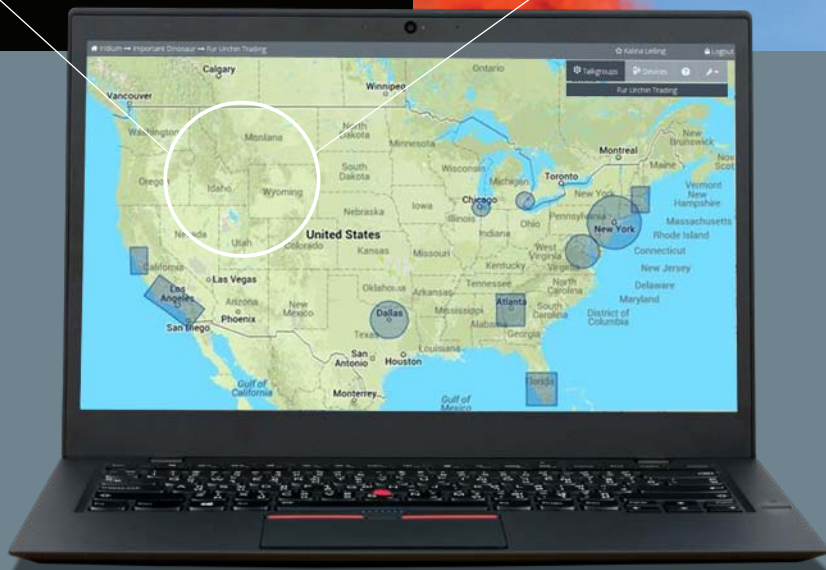

Pushing into the future

Iridium is committed to global communications reliability and performance far into the future. Iridium NEXT, Iridium's ground-breaking next generation satellite constellation, will inspire exciting new innovations while allowing continued high-level performance and reliability for all existing Iridium-enabled solutions. With first launch scheduled for 2015, Iridium NEXT will ensure Iridium Push-to-Talk continues to put fast, simple and global PTT in your hands – for years to come.

Iridium PTT Command Center

The Iridium® PTT Command Center is a dynamic web-based tool that allows users to manage their communications on the ground quickly, remotely and reliably. It is designed for simple configuration and fast operation, and features robust management capabilities, ease of navigation and intuitive user interface. The Iridium PTT Command Center provides rapid access to the heart of your operations and unparalleled control of devices deployed in the field. You decide where your operations will take place and who will participate in them – simply determine your talkgroup area and add devices to it using the Iridium PTT Command Center. PTT unfolds in near real time, making group communication easy, so your team can respond, supply, command and rescue without missing a beat.